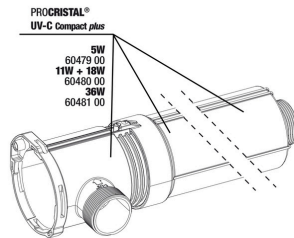

For connecting, disconnecting & shutting off hoses

JBL PROCRISTAL UV-C Compact plus 5 W

Spare parts

JBL PC UV-C Compact plus electrical unit

JBL PC UV-C Compact plus casing kit

JBL PC UV-C 5,11,18,36 W gasket set