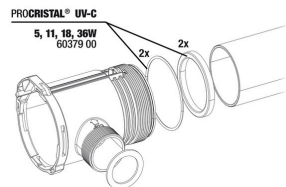

For connecting, disconnecting & shutting off hoses

JBL PROCRISTAL UV-C Compact plus 5 W

Spare parts

JBL PC UV-C Compact plus electrical unit

JBL PC UV-C Compact plus casing kit

JBL PC UV-C 5,11,18,36 W gasket set