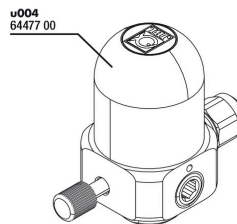

JBL ProFlora u504
pressure reducer u004

JBL ProFlora Allen key
6mm

JBL PROFLORA u504

 Spare parts

JBL tube screw
connection 4/6
pressure reducer

X JBL Clipsauger 6mm

JBL PROFLORA u504

Product information