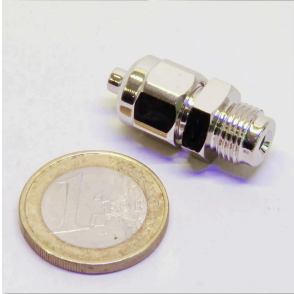

JBL PROFLORA u504

CO2 fertiliser system complete kit for aquarium plants

Suitable for:

- CO2 fertiliser system for the best feeding of fast and slow growing plants in freshwater aquariums from 20 to 400 l
- Professional water care: precise dosing with pressure reducer. Even release, effective distribution due to ceramic diffuser. Monitoring: bubble counter with backflow stop and CO2/pH test
- The conversion to a refillable cylinder system is possible by screwing on the adapter (JBL Adapt u-m, separately available)
- Disposable storage cylinder. No slipping of hose thanks to hose screw connection, check valve prevents water entering the cylinder
- Package contents: 500 g disposable CO2 cylinder, pressure reducer, 3 m hose, bubble counter with check valve, ceramic diffuser, permanent test with reagents, 1x plant fertiliser 100 ml, 1x daily fertiliser 10 ml

JBL ProFlora u504
pressure reducer u004

JBL ProFlora Allen key
6mm

JBL PROFLORA u504

 Spare parts

JBL tube screw
connection 4/6
pressure reducer

X JBL Clipsauger 6mm

JBL PROFLORA u504

Product information