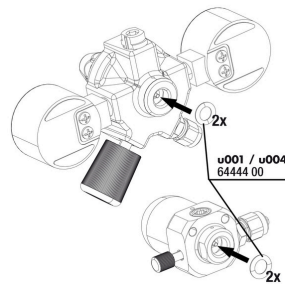

JBL ProFlora "u" O-ring
seal