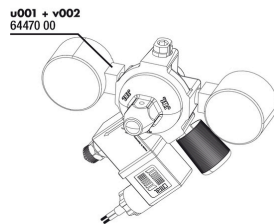

JBL PROFLORA u504

Spare parts

JBL ProFlora "u" flat seal

JBL CO2 Count/
Permanent test
suction cup + clip

JBL Cap Nut Air/CO₂
hose

JBL CO2 Count safe
spring + seal

JBL CO2 Count safe
retaining plate

JBL CO2 Count safe
holder kit

JBL ProFlora u504
pressure reducer u004

JBL ProFlora Allen key
6mm