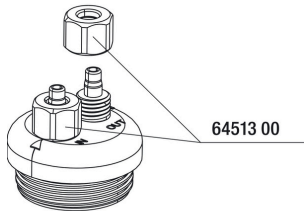

JBL ProSilent Safe

Spare parts

JBL Cap Nut Air/CO₂
hose