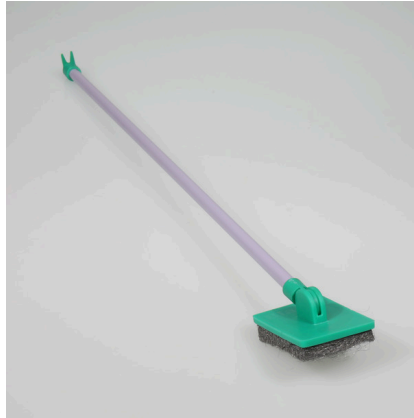

JBL Blanki Set

Non-scratch aquarium glass pane cleaner with handle

Suitable for:

- Removal of algae, lime and other deposits from the aquarium pane within minutes: non-scratch glass pane cleaner
- Easy to handle: cleaner with handle – effortless removal of most stubborn algae
- Safe and ideal for children: chemically neutral, no blades, non-rust, also suitable for curved front panes
- Note: not suitable for plastic panes, keep the sponge cushion free of sand
- Package contents: 1 non-scratch aquarium glass pane cleaner with handle. Incl. handle (45 cm) and cleaning cushion.