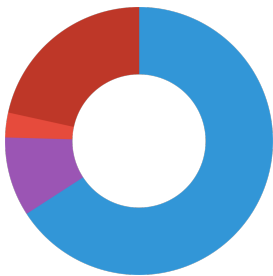

JBL Energil

Food type	Whole fish and crustaceans
Sub product type	complete food for terrapins and turtles
Dosing	Feed young, growing turtles in the water area 2 - 4 times a day, as much as can be eaten within about 10 minutes. 4 - 5 times per week in the same way is sufficient for adult animals

Analytical components

Crude protein	55 %
Fat content	8 %
Crude fibre	2.5 %
Crude ash	18 %