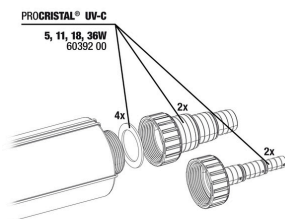

JBL PC UV-C Kit raccords tuyau