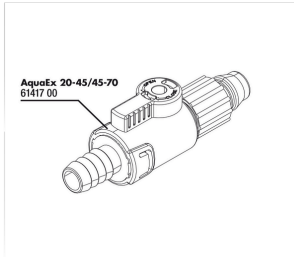

JBL PROCLEAN AQUA EX 20-45

Spare parts

**JBL AquaEx
20-45/45-70
Absperrhahn**