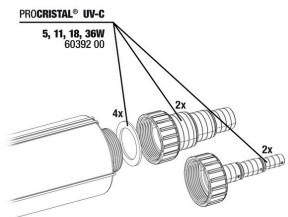

**JBL PC UV-C 5,11,18,36 W mounting**

**JBL PC UV-C glass sleeve + reflector set**

**JBL PC UV-C hose connection gaskets**

**JBL PC UV-C hose connection set**