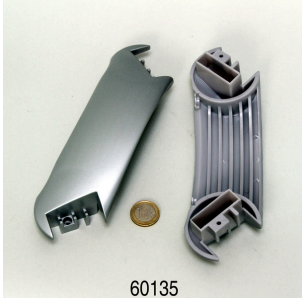

JBL Aquarium Tubing GREEN
 Pre-cut green hose for aquariums & ponds

JBL AntiKink
 Anti-kink protection for hoses

JBL Aquarium Tubing GREY
 Pre-cut grey hose for aquariums & ponds

JBL Aquarium tubing GREY on reel
 Grey-transparent hose wound on a reel

JBL CRISTALPROFI e702 greenline

Spare parts

JBL CP e pump head handle

JBL CP e hose connection block

Stop cock set for JBL CP e4/7/9/15/1901/2

JBL CP e clip for casing

JBL adapter UK for all flat-pin plugs

JBL CP e4/7/9/15/1900/1/2 handle screws