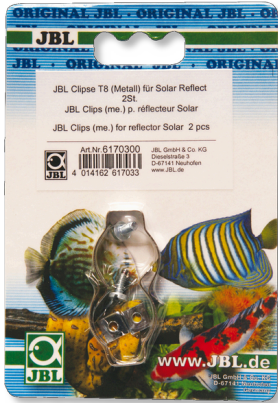

JBL Clips T5/T8 (Metal)

Metal holder für fluorescent tubes

Suitable for:

- Metal holders to attach fluorescent tubes to the reflectors. For fluorescent tubes to optimally illuminate the aquarium/terrarium
- Easy assembly: fix clip through the hole at lower reflector panel, click clip holder at the upper panel to the clip. Fix it by sliding. Optimal clip attachment makes changing the clip easy
- Suitable for fluorescent tubes with T8 socket
- Longer lifetime: clips made of galvanised steel
- Package contents: metal clips for fluorescent tubes (2 pcs.), incl. screws and nuts

JBL Clips T5/T8 (Metal)

Product details

Article data		
Product name	JBL SOLAR REFLECT Metal Clip Set T5	JBL SOLAR REFLECT metal clip set T8
Art. No.	6170500	6170300
EAN number	4014162617057	4014162617033
EAN as barcode		
For	T-5	T-8
-	-	-
Expiry months	-	-
RRP incl. VAT	5,76 €	5,76 €
Base price	-	-
Nominal filling quantity	-	-
Base quantity	1	1
Gross weight	17 g	17 g
Net weight	10 g	10 g
Weight change	1000	1000

Disposal		
Product name	JBL SOLAR REFLECT Metal Clip Set T5	JBL SOLAR REFLECT metal clip set T8
Art. No.	6170500	6170300
Green dot	✓	✓
Group electronic waste	-	-
Disposal weight	-	-
Battery type	-	-
Battery return	-	-
Battery rechargeable	-	-
Disposal weight battery	-	-
Non-returnable glass	-	-
PPK	3.5 g	6 g
Plastic small	3.5 g	1 g
Plastic large	-	-
Disposal weight metal	0 g	0 g