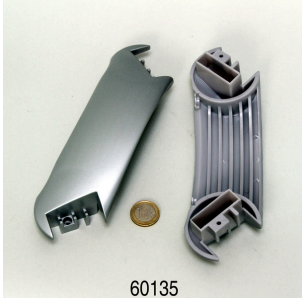

JBL Cleany
Double-ended hose brush for
hoses from 9-30 mm

**JBL Aquarium tubing
GREEN on reel**
Green-transparent hose
wound on a plastic reel

JBL CristalProfi e701 greenline

Spare parts

60135
 JBL CP e pump head handle

JBL CP e clip for casing

6348810
 JBL adapter UK for all flat-pin plugs

JBL CP
 e4/7/9/15/1900/1/2
 handle screws

60131
 JBL CP e impeller cover seal

60129
 JBL CP e impeller cover

JBL CP
 e4/7/9/15/1900/1,2
 pump head screws