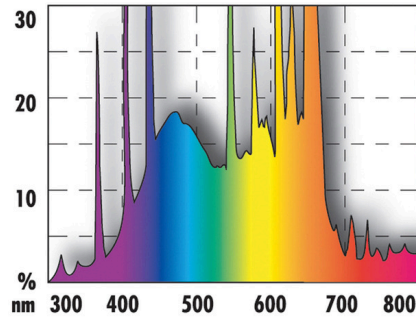

JBL SOLAR COLOR T5 ULTRA, 24-39 W

Fluorescent tube for intensive colours in aquariums

Suitable for:  

- Fluorescent tube Solar for vibrant colours in freshwater aquariums, promotes plant growth
- Easy to install: insert fluorescent T5 tube socket into the fixture and turn until the tube locks into place
- Increased spectral red and blue content creates intensive colours: full colouring of fish and plants
- Colour rendering and full spectrum are guaranteed for 2 years. Excellent illumination thanks to high lumen output. Scientifically tested by IFM Geomar: full spectrum similar to sunlight
- Colour rendering and full spectrum are guaranteed for 2 years. Includes reminder label for replacement

Correlation between light spectrum and light intensity:

To create a very light tube you only have to intensify the yellow-green spectral range. Adding a little more red and blue will prevent the light from looking too yellow. That's how it is done with most tubes! However, we don't want to illuminate a living room but a planted aquarium with different demands, including ALL the spectral ranges of visible light (rainbow colours) to promote perfect growth. That's why JBL has designed "full-spectrum tubes", which include all the spectral ranges with NOTHING missing. In return they are slightly less light than other fluorescent tubes. The output of a tube is always 100%, but it is important to know which spectral ranges they cover!