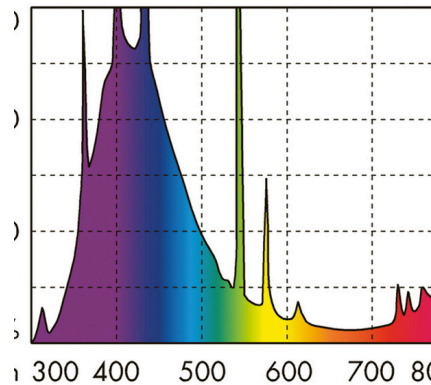

JBL SOLAR MARIN BLUE

Blue fluorescent T8 tube Solar for marine aquariums

Suitable for:    

- Fluorescent tube Solar to promote coral growth in marine aquariums
- Easy to install: insert fluorescent T8 tube socket into the fixture and turn until the tube locks into place
- The actinic blue light beautifully emphasizes the luminousness of the corals
- Ideal night lighting to observe nocturnal animals in freshwater aquariums and terrariums
- Colour rendering and full spectrum are guaranteed for 12 months. Includes reminder label for replacement

Actinic light:

The JBL SOLAR MarinBlue tube generates a strong blue light which is also referred to as actinic light. It is a particularly effective short-wave light from the blue and ultraviolet spectral range. When this tube alone is switched on it creates the glow of the corals and the desired moonlight effect. The actinic spectral range of this tube accentuates the fluorescence of corals and clams (e.g. Tridacna). The JBL tube doesn't generate a pure actinic spectrum, but has spectral components added which are especially suitable for the light in marine aquariums. It is NOT useful to illuminate marine aquariums with actinic light alone since the corals in our care don't originate from great depths but mostly from depths up to 20 m and thus receive strong sunlight. The combination of JBL SOLAR MarinDay and JBL SOLAR MarinBlue is perfect. If you only install one tube you should choose the JBL SOLAR MarinDay