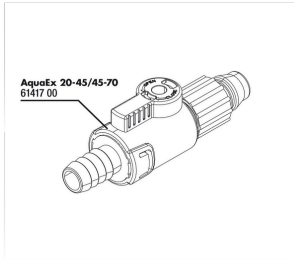

JBL PROCLEAN AQUA EX 20-45

Accessories

JBL ClipSafe Vario
Adjustable multi-purpose
aquarium hose clips 9-27 mm

JBL PROCLEAN AQUA EX 20-45

Spare parts

**JBL AquaEx
20-45/45-70
Absperrhahn**

JBL PROCLEAN AQUA EX 20-45