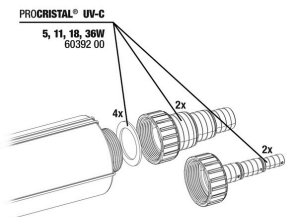

JBL PC UV-C 5,11,18,36 W mounting

JBL PC UV-C glass sleeve + reflector set

JBL PC UV-C hose connection gaskets

JBL PC UV-C hose connection set

JBL PROCRISTAL UV-C Compact plus 11 W

Product information

Crystal-clear and healthy water