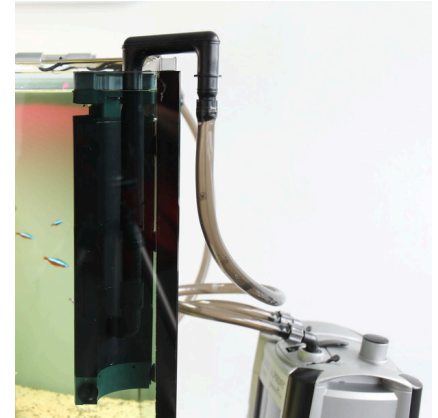

JBL TopClean II

Surface skimmer

Suitable for:

- Removes coatings and foreign particles from the water surface: accessory for external filter - skimmer for aquariums 60 – 600 litres (from 35 cm height upwards)
- Place skimmer in the aquarium, connect to suction hose of the external filter (replaces existing suction pipe), regulate surface water/deep water suction with adjustment spindle
- Universal: for hoses of 9/12 to 16/22 mm diameter. Infinitely adjustable suction capacity: surface water and deep water suction. Semi-circular shape for corner attachment
- 2nd generation: optimised floating body – more buoyancy and adaption to the water level, stronger comb, removable adjustment spindle
- Package contents: surface skimmer Top Clean II

Siphon off surface water and water from deeper levels

The JBL Surface skimmer effectively removes scum formations or prevents them from forming. With its deep water intake the skimmer can be used to replace the conventional suction pipe. The skimmer comb automatically adapts to a changing water surface (as when water evaporates).

Elegant design

The adjustment spindle can be removed from the device. The JBL Surface skimmer has a stylish semi-circular shape and is suitable for hoses with 9/12 to 16/22 mm diameter.

Further information	
FAQ	✓
Blog	✓
Press	✗
Laboratory/calculator	✗
Worth reading	✓
Spare parts	✓
Video	✓
GarantiePlus	✗
Instructions	✓
QR code	