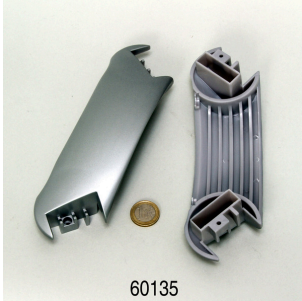

JBL Cleany
Double-ended hose brush for hoses from 9-30 mm

JBL Aquarium tubing GREEN on reel
Green-transparent hose wound on a plastic reel

JBL CristalProfi e701 greenline

Spare parts

JBL CP e pump head handle

JBL CP e clip for casing

JBL adapter UK for all flat-pin plugs

JBL CP e4/7/9/15/1900/1/2 handle screws

JBL CP e impeller cover seal

JBL CP e impeller cover

JBL CP e4/7/9/15/1900/1,2 pump head screws

JBL CP e pump head greenline