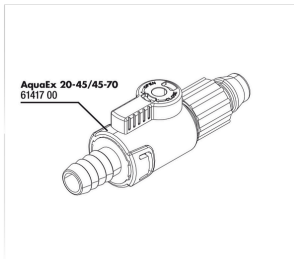

JBL PROCLEAN AQUA EX 45-70

Spare parts

**JBL AquaEx
20-45/45-70
Absperrhahn**