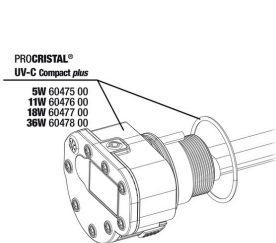

For connecting, disconnecting & shutting off hoses

JBL PROCRISTAL UV-C Compact plus 5 W

Spare parts

JBL PC UV-C Compact plus electrical unit

JBL PC UV-C Compact plus casing kit

JBL PC UV-C 5,11,18,36 W gasket set