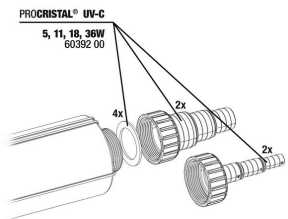

JBL PC UV-C bulb protection kit

JBL PC UV-C quartz glass cylinder set

JBL PC UV-C 5,11,18,36 W mounting

JBL PC UV-C glass sleeve + reflector set

JBL PC UV-C hose connection gaskets

JBL PC UV-C hose connection set