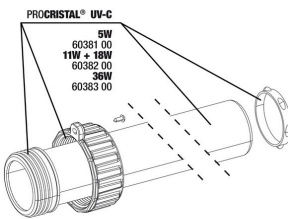

JBL PC UV-C bulb protection kit

JBL PC UV-C quartz glass cylinder set

JBL PC UV-C 5,11,18,36 W mounting

JBL PC UV-C glass sleeve + reflector set

JBL PC UV-C hose connection gaskets

JBL PC UV-C hose connection set