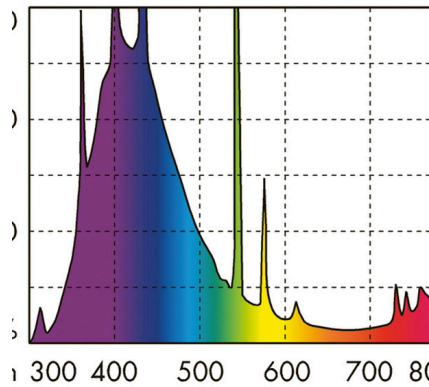

JBL SOLAR MARIN BLUE

Blue fluorescent T8 tube Solar for marine aquariums

Suitable for:    

- Fluorescent tube Solar to promote coral growth in marine aquariums
- Easy to install: insert fluorescent T8 tube socket into the fixture and turn until the tube locks into place
- The actinic blue light beautifully emphasizes the luminousness of the corals
- Ideal night lighting to observe nocturnal animals in freshwater aquariums and terrariums
- Colour rendering and full spectrum are guaranteed for 12 months. Includes reminder label for replacement

Actinic light:

The JBL SOLAR MarinBlue tube generates a strong blue light which is also referred to as actinic light. It is a particularly effective short-wave light from the blue and ultraviolet spectral range. When this tube alone is switched on it creates the glow of the corals and the desired moonlight effect. The actinic spectral range of this tube accentuates the fluorescence of corals and clams (e.g. Tridacna). The JBL tube doesn't generate a pure actinic spectrum, but has spectral components added which are especially suitable for the light in marine aquariums. It is NOT useful to illuminate marine aquariums with actinic light alone since the corals in our care don't originate from great depths but mostly from depths up to 20 m and thus receive strong sunlight. The combination of JBL SOLAR MarinDay and JBL SOLAR MarinBlue is perfect. If you only install one tube you should choose the JBL SOLAR MarinDay