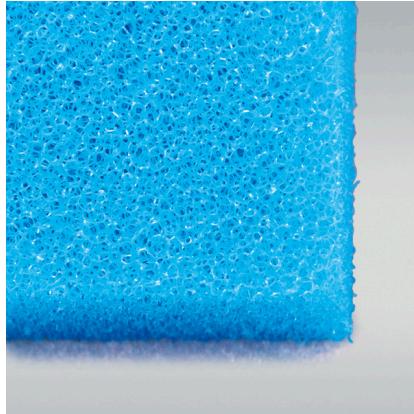

JBL Fine Filter Foam

Fine foam for filters to combat all kinds of water cloudiness

Suitable for:

- Quick elimination of all kinds of cloudiness in freshwater and marine water aquariums and in pond water: reusable foam for use in the filter
- Easy to use: cut the foam to the size you need (suitable for all filters). Layer as filter stage for pre- and long-term filtering
- Crystal-clear water: filters off floating algae and cloudiness. Offers a large surface for the settling of cleansing bacteria
- No release of harmful substances – water neutral fine foam with 30 ppi pore size
- Contents: 1 washable foam filter mat for aquariums (50x50 cm) for all types of filter; available in 2.5 cm, 5 cm and 10 cm thickness

You may also be interested in

You can find a complete overview here: <https://www.jbl.de/qr/62561>

JBL FilterPad VL
 Cotton fleece for CristalProfi
 aquarium filters

JBL FilterPad F15
 Coarse foam pad for aquarium
 filter CristalProfi

JBL FilterPad F35
 Fine foam pad for aquarium
 filter CristalProfi

**JBL CombiBloc
 CristalProfi e**
 Pre-filter pads and filter foam
 for CristalProfi e

JBL Fine Filter Foam

Product information

Easy to use

Fine filtering

The fine material filters even the smallest particles (1/1000 mm upwards) out of the water. This removes floating algae and very fine turbidity from the water almost immediately.

Absolutely safe